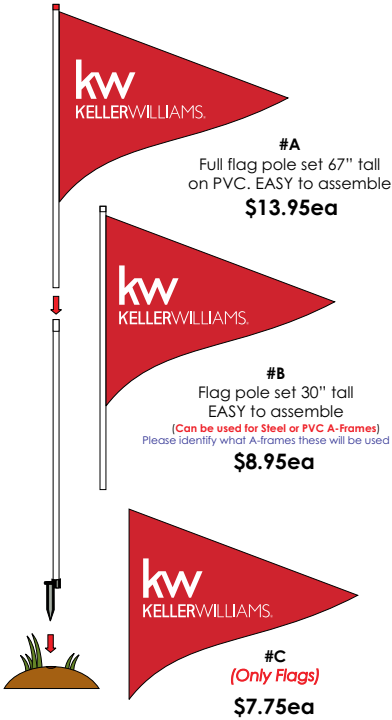

ACCESSORIES

Please mark a check in item you would like to purchase.

Flags w/ KW logo

ATTENTION: Please send all orders through fax or e-mail. Thank You!

PERSONALIZED RIDERS

Size: 6"inx24" in

FOR SALE	Open Saturday
FOR LEASE	Open Sunday
IN ESCROW	OPEN HOUSE →
SOLD	Shown By Appointment
FOR RENT	DO NOT DISTURB OCCUPANTS
SALE PENDING	<i>Just Listed!</i>
Open Sat & Sun	<i>Coming Soon!</i>

PERSONALIZED RIDERS

Size: 6"inx24" in

A

AGENT NAME
888.744.6750

B

AGENT NAME
888.744.6750

C

www.YourWedAdd.com

CHOOSE COLOR: Comes in White or Red.

QTY	1	6	12
	$8.00ea	$6.00ea	$5.00ea

QTY	1	6	12
	$19.95ea	$9.00ea	$8.00ea

Please send all orders through fax or e-mail. Thank You!

Below pricing Only for style A & B signs!

ATTENTION: Photo or Logo's charges not included to any combo packets. An additional charge of $5.00 per sign will be added.