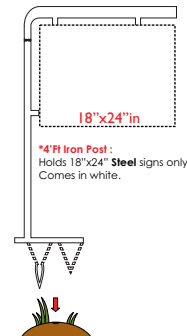

18"x24" in

*4 Ft Iron Post: Holds 18"x24" Steel signs only. Comes in white.

Steel A-Frames	Brochure Box	4ft Metal Stake	4ft Iron Post
$19.95ea	$16.95ea	$5.95ea	$32.00ea

MEASUREMENT GUIDE: First two digits are the Height of the sign, second set of digits will be the Width of the sign. Example: 32" in Height x 24" in Width